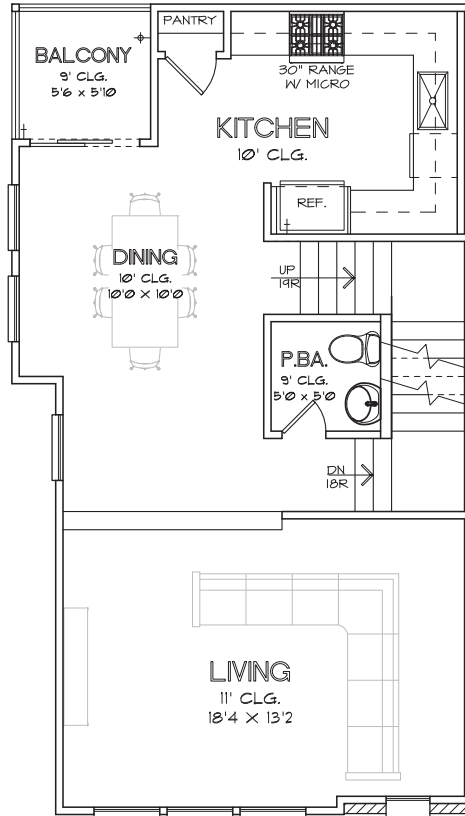

FIRST FLOOR

SECOND FLOOR

THIRD FLOOR

CHOICE IS THE ULTIMATE LUXURY

CITY HOMES
CHOICE

YOAKUM ENCLAVE
1,690 SQ.FT.

FIRST FLOOR

SECOND FLOOR