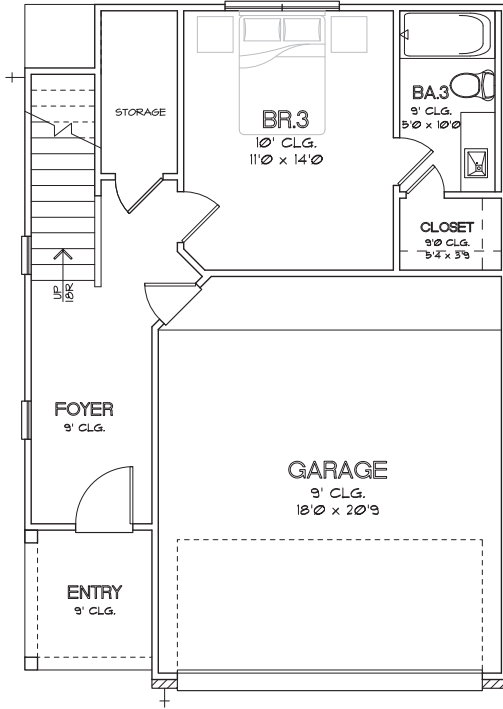

FIRST FLOOR

SECOND FLOOR

THIRD FLOOR

CHOICE IS THE ULTIMATE LUXURY

CITY HOMES CHOICE

YOAKUM ENCLAVE 2,144 SQ.FT.

FIRST FLOOR

SECOND FLOOR