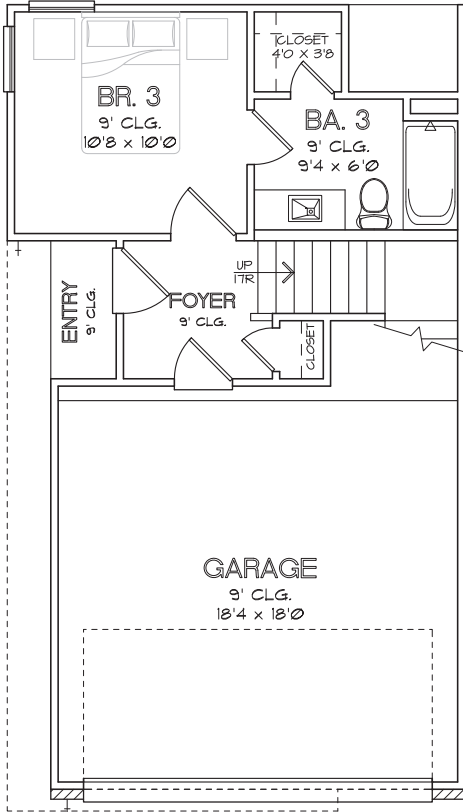

FIRST FLOOR