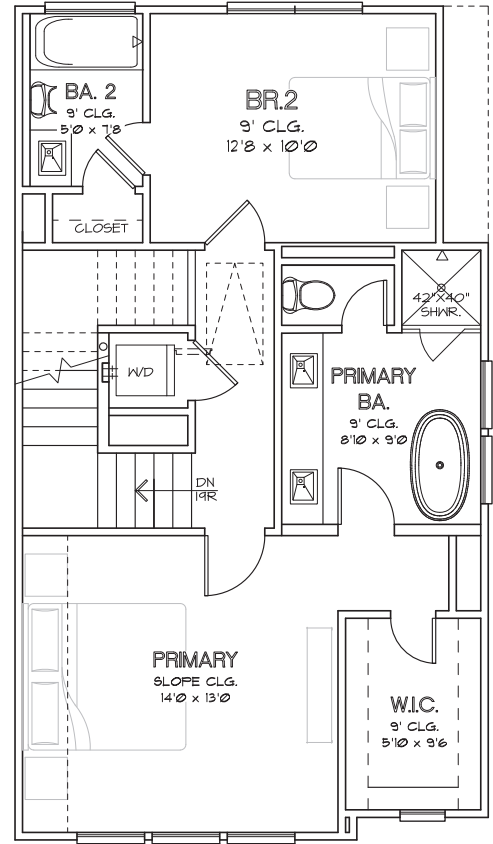

CITY HOMES
CHOICE

YOAKUM ENCLAVE
1,751 SQ.FT.

FIRST FLOOR

SECOND FLOOR

THIRD FLOOR

CHOICE IS THE ULTIMATE LUXURY

CITY HOMES
CHOICE

YOAKUM ENCLAVE
1,902 SQ.FT.

FIRST FLOOR

SECOND FLOOR

THIRD FLOOR

CHOICE IS THE ULTIMATE LUXURY

CITY HOMES CHOICE

YOAKUM ENCLAVE 2,144 SQ.FT.

FIRST FLOOR

SECOND FLOOR