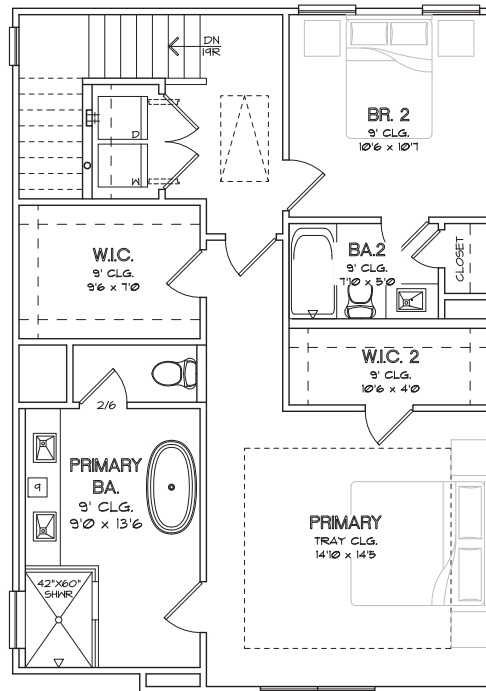

FIRST FLOOR

SECOND FLOOR

THIRD FLOOR

CHOICE IS THE ULTIMATE LUXURY

CITY HOMES CHOICE

YOAKUM ENCLAVE 2,144 SQ.FT.

FIRST FLOOR

SECOND FLOOR