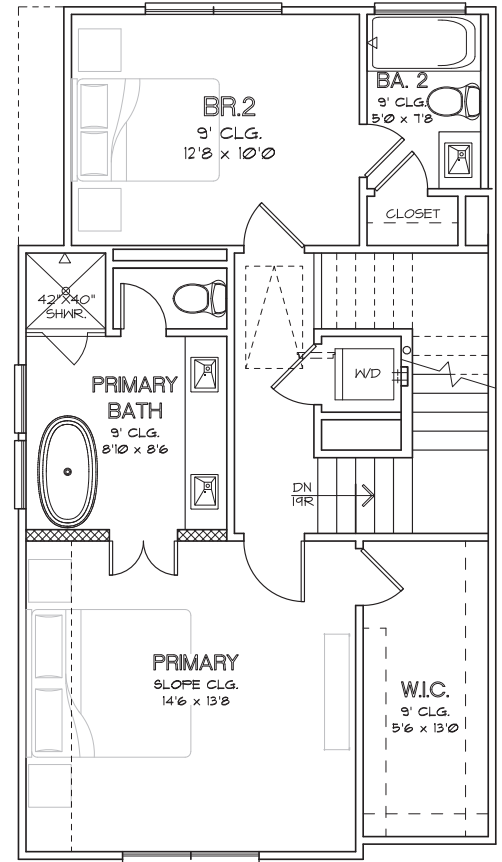

FIRST FLOOR

SECOND FLOOR

THIRD FLOOR

CHOICE IS THE ULTIMATE LUXURY

CITY HOMES
CHOICE

YOAKUM ENCLAVE
1,740 SQ.FT.

FIRST FLOOR

SECOND FLOOR

THIRD FLOOR

CHOICE IS THE ULTIMATE LUXURY

CITY HOMES
CHOICE

YOAKUM ENCLAVE
1,746 SQ.FT.

FIRST FLOOR

SECOND FLOOR

THIRD FLOOR

CHOICE IS THE ULTIMATE LUXURY