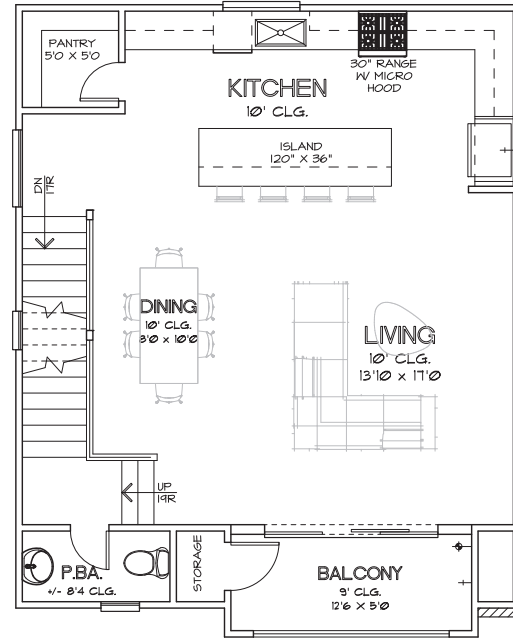

SECOND FLOOR