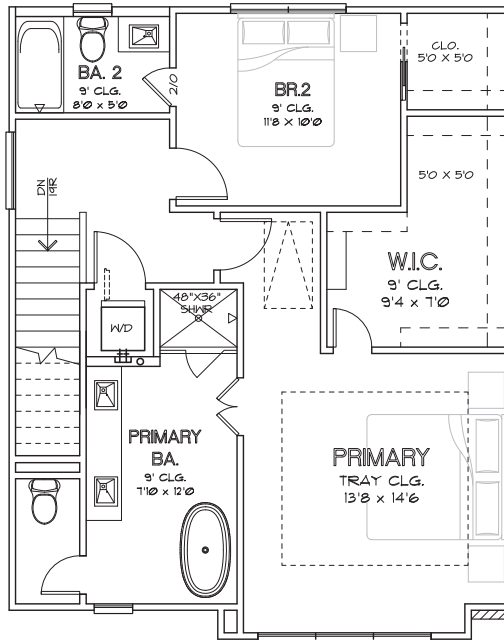

CITY HOMES
CHOICE

YOAKUM ENCLAVE
1,751 SQ.FT.

FIRST FLOOR

SECOND FLOOR

THIRD FLOOR

CHOICE IS THE ULTIMATE LUXURY

CITY HOMES
CHOICE

YOAKUM ENCLAVE
1,902 SQ.FT.

FIRST FLOOR

SECOND FLOOR

THIRD FLOOR

CHOICE IS THE ULTIMATE LUXURY

CITY HOMES CHOICE

YOAKUM ENCLAVE 2,144 SQ.FT.

FIRST FLOOR

SECOND FLOOR