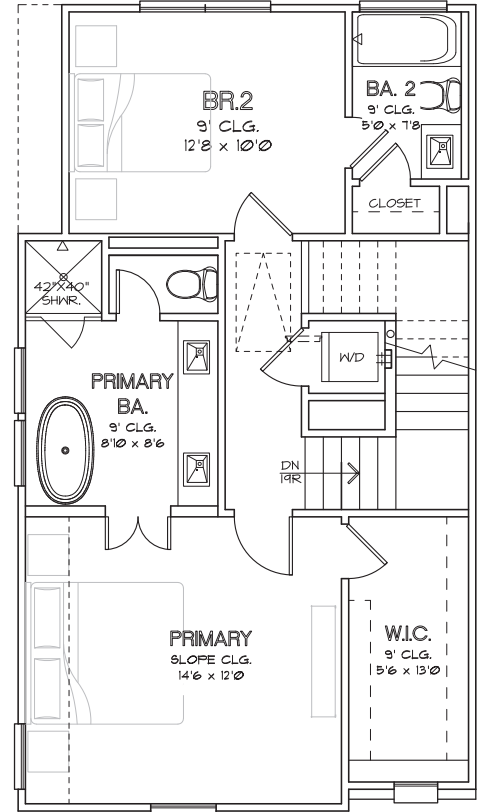

CITY HOMES
CHOICE

YOAKUM ENCLAVE
1,714 SQ.FT.

FIRST FLOOR

SECOND FLOOR

THIRD FLOOR

CHOICE IS THE ULTIMATE LUXURY

CITY HOMES CHOICE

YOAKUM ENCLAVE
1,737 SQ.FT.