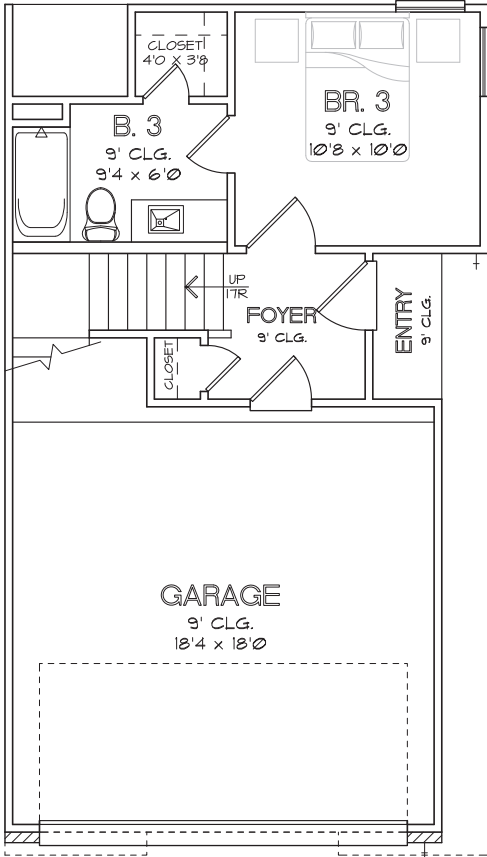

CITY HOMES
CHOICE

YOAKUM ENCLAVE
1,714 SQ.FT.

FIRST FLOOR

SECOND FLOOR

THIRD FLOOR

CHOICE IS THE ULTIMATE LUXURY

CITY HOMES CHOICE

YOAKUM ENCLAVE
1,737 SQ.FT.