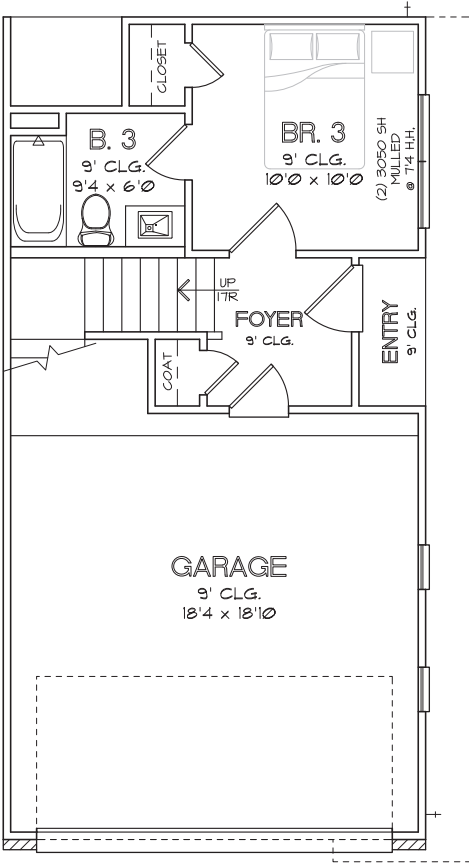

THIRD FLOOR

CHOICE IS THE ULTIMATE LUXURY

CITY HOMES
CHOICE

YOAKUM ENCLAVE
1,746 SQ.FT.

FIRST FLOOR

SECOND FLOOR

THIRD FLOOR

CHOICE IS THE ULTIMATE LUXURY