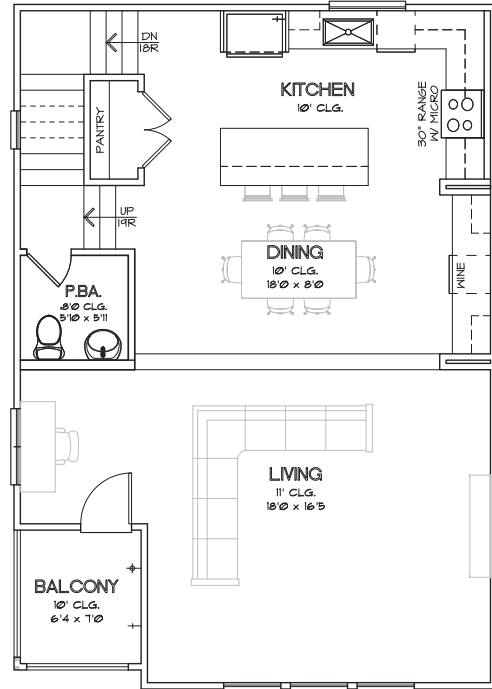

FIRST FLOOR

SECOND FLOOR

THIRD FLOOR

CHOICE IS THE ULTIMATE LUXURY

CITY HOMES CHOICE

YOAKUM ENCLAVE 2,144 SQ.FT.

FIRST FLOOR

SECOND FLOOR