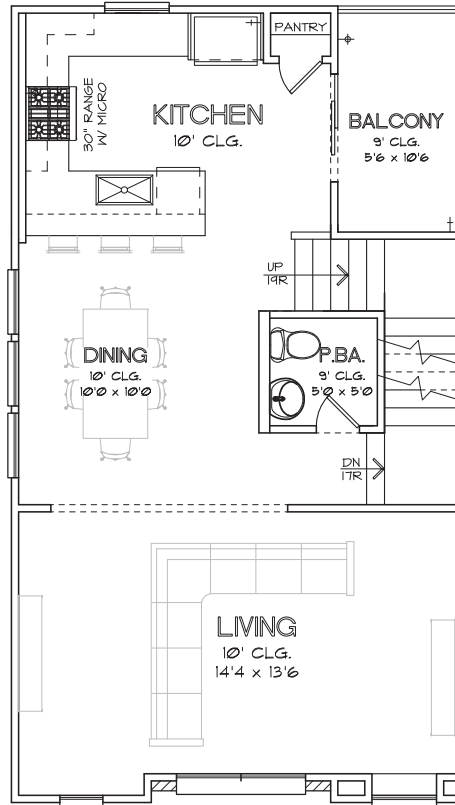

THIRD FLOOR

CHOICE IS THE ULTIMATE LUXURY

CITY HOMES CHOICE

YOAKUM ENCLAVE
1,709 SQ.FT.

FIRST FLOOR

SECOND FLOOR

THIRD FLOOR

CHOICE IS THE ULTIMATE LUXURY