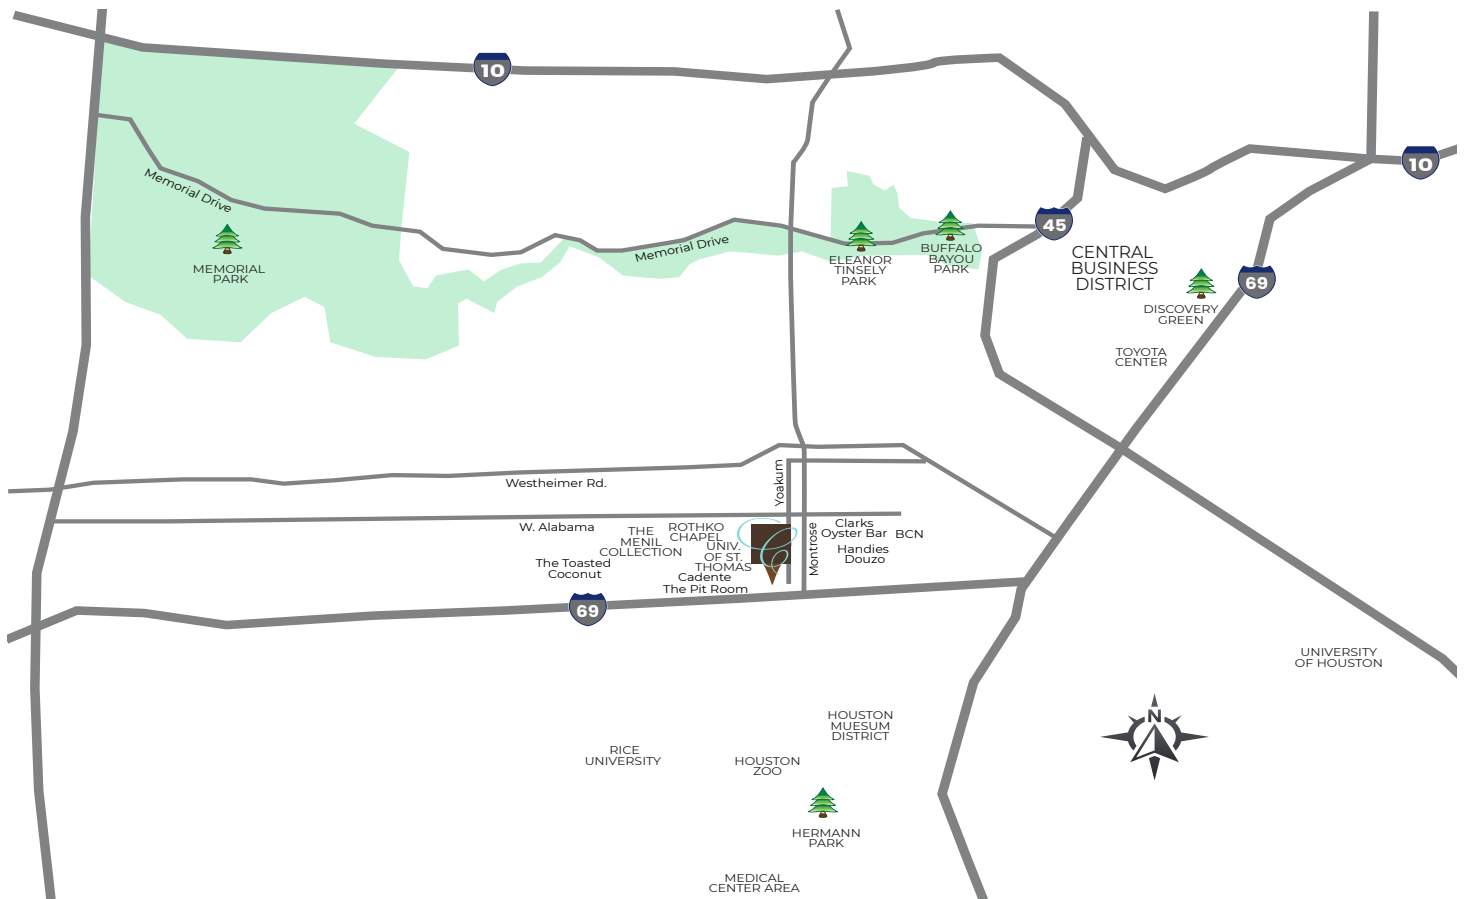

Tax Information

2.13% (2025)

CHOICE IS THE ULTIMATE LUXURY

* Information is deemed reliable but not guaranteed. Schools, tax rates, and HOA fees are subject to change.

CITY HOMES
CHOICE

YOAKUM ENCLAVE
SITE PLAN