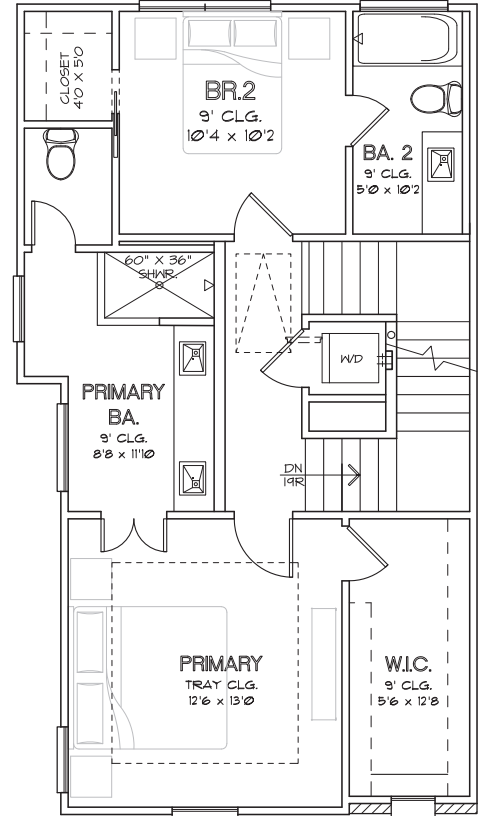

FIRST FLOOR

SECOND FLOOR

THIRD FLOOR

CHOICE IS THE ULTIMATE LUXURY

CITY HOMES
CHOICE

YOAKUM ENCLAVE
1,690 SQ.FT.

FIRST FLOOR

SECOND FLOOR