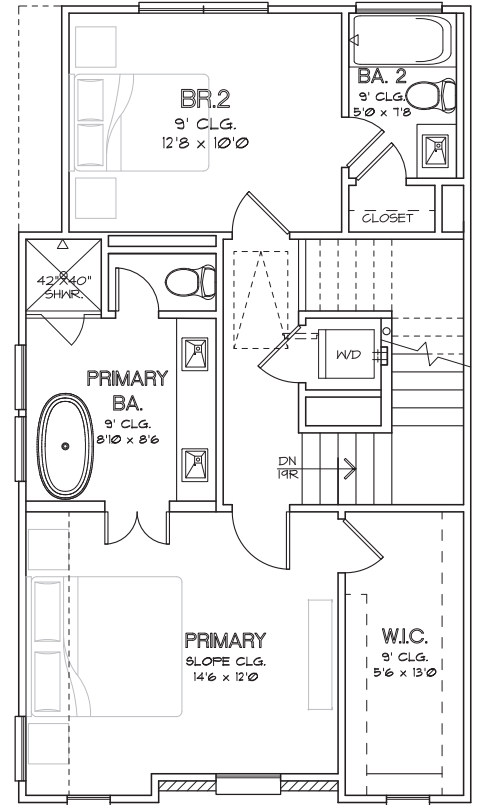

THIRD FLOOR

CHOICE IS THE ULTIMATE LUXURY

CITY HOMES CHOICE

YOAKUM ENCLAVE
1,709 SQ.FT.

FIRST FLOOR

SECOND FLOOR

THIRD FLOOR

CHOICE IS THE ULTIMATE LUXURY

CITY HOMES
CHOICE

YOAKUM ENCLAVE
1,714 SQ.FT.

FIRST FLOOR

SECOND FLOOR

THIRD FLOOR

CHOICE IS THE ULTIMATE LUXURY

CITY HOMES CHOICE

YOAKUM ENCLAVE
1,737 SQ.FT.