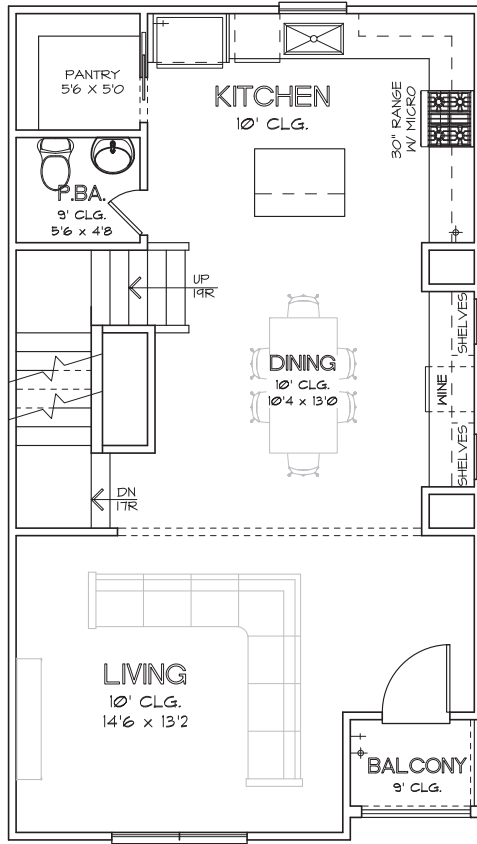

SECOND FLOOR