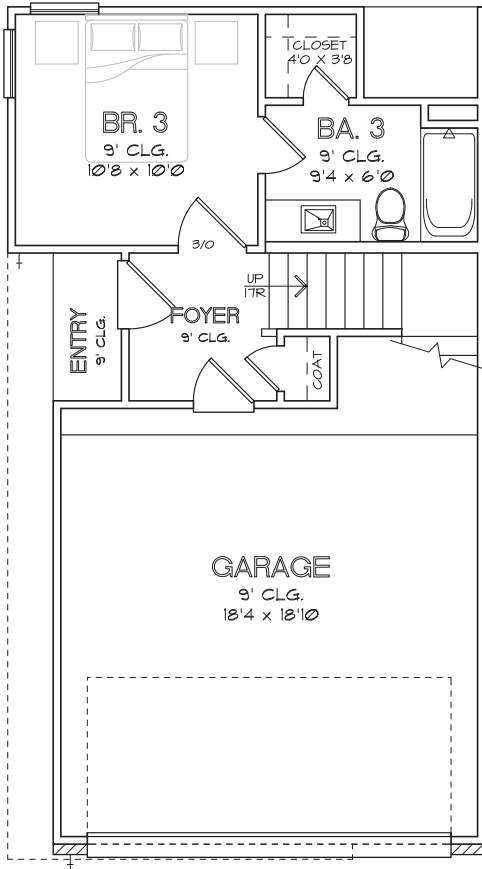

FIRST FLOOR

SECOND FLOOR

THIRD FLOOR

CHOICE IS THE ULTIMATE LUXURY

CITY HOMES
CHOICE

YOAKUM ENCLAVE
1,740 SQ.FT.

FIRST FLOOR

SECOND FLOOR