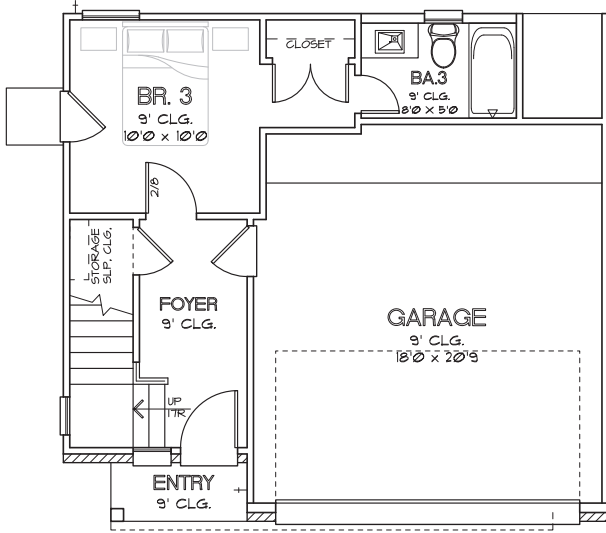

FIRST FLOOR

SECOND FLOOR

THIRD FLOOR

CHOICE IS THE ULTIMATE LUXURY

CITY HOMES
CHOICE

YOAKUM ENCLAVE
1,690 SQ.FT.

FIRST FLOOR

SECOND FLOOR