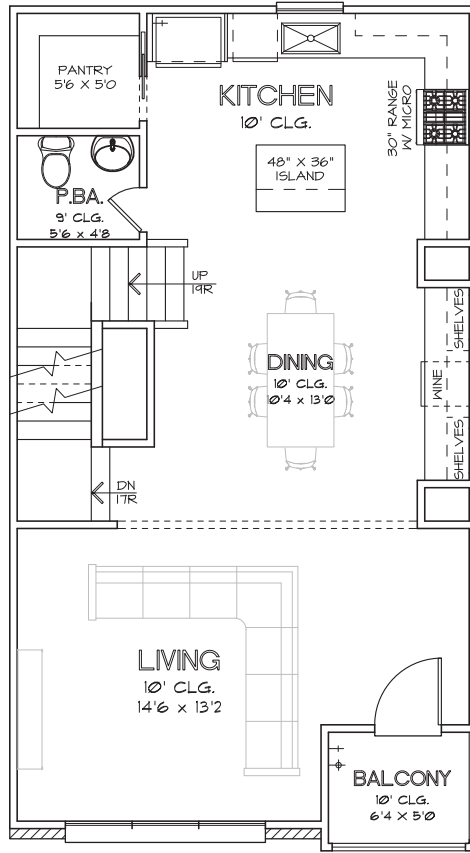

THIRD FLOOR

CHOICE IS THE ULTIMATE LUXURY

CITY HOMES
CHOICE

YOAKUM ENCLAVE
1,746 SQ.FT.

FIRST FLOOR

SECOND FLOOR

THIRD FLOOR

CHOICE IS THE ULTIMATE LUXURY