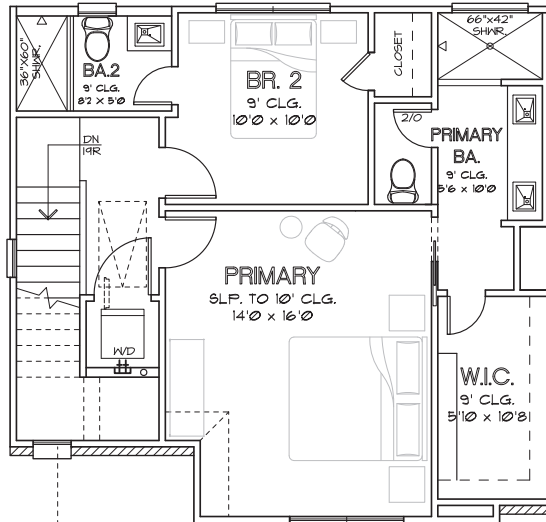

FIRST FLOOR

SECOND FLOOR

THIRD FLOOR

CHOICE IS THE ULTIMATE LUXURY

CITY HOMES
CHOICE

YOAKUM ENCLAVE
1,690 SQ.FT.

FIRST FLOOR

SECOND FLOOR

THIRD FLOOR

CHOICE IS THE ULTIMATE LUXURY

CITY HOMES CHOICE

YOAKUM ENCLAVE
1,709 SQ.FT.

FIRST FLOOR

SECOND FLOOR

THIRD FLOOR

CHOICE IS THE ULTIMATE LUXURY