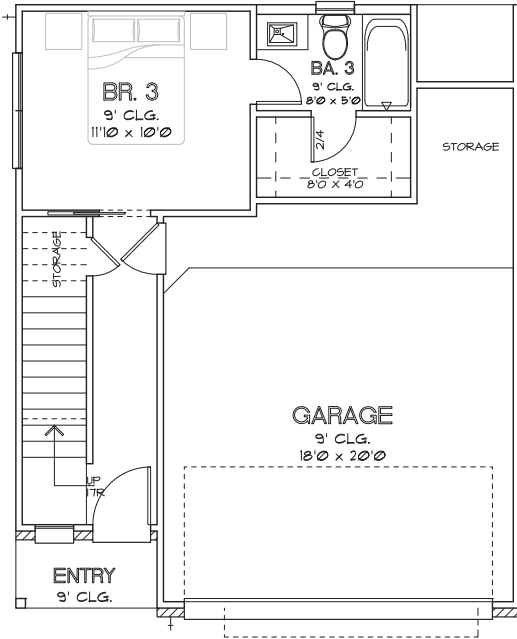

CITY HOMES
CHOICE

YOAKUM ENCLAVE
1,751 SQ.FT.

FIRST FLOOR

SECOND FLOOR

THIRD FLOOR

CHOICE IS THE ULTIMATE LUXURY

CITY HOMES
CHOICE

YOAKUM ENCLAVE
1,902 SQ.FT.