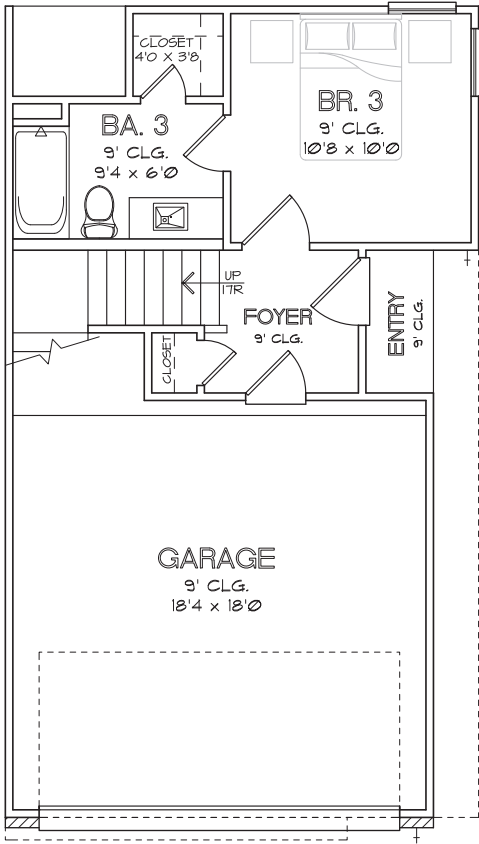

FIRST FLOOR