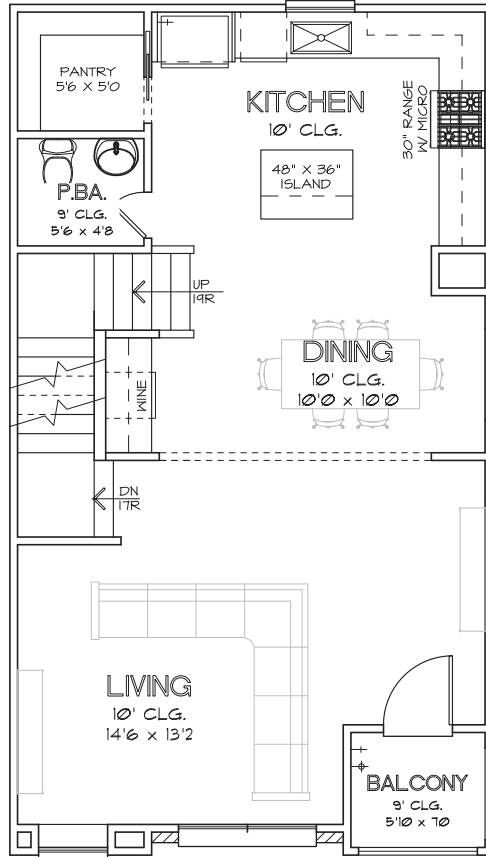

SECOND FLOOR