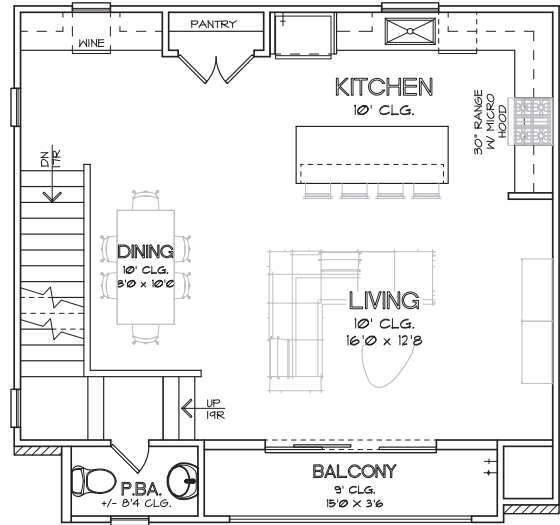

FIRST FLOOR

SECOND FLOOR

THIRD FLOOR

CHOICE IS THE ULTIMATE LUXURY

CITY HOMES
CHOICE

YOAKUM ENCLAVE
1,690 SQ.FT.

FIRST FLOOR

SECOND FLOOR