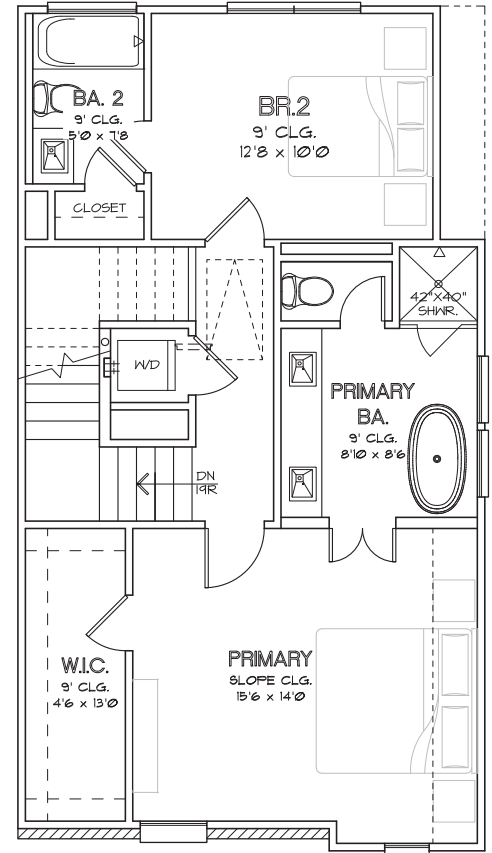

THIRD FLOOR

CHOICE IS THE ULTIMATE LUXURY

CITY HOMES
CHOICE

YOAKUM ENCLAVE
1,746 SQ.FT.

FIRST FLOOR

SECOND FLOOR

THIRD FLOOR

CHOICE IS THE ULTIMATE LUXURY