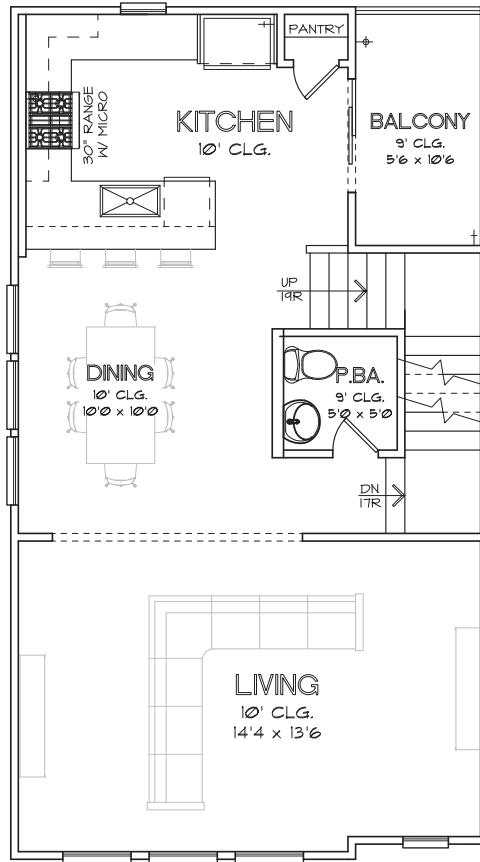

FIRST FLOOR

SECOND FLOOR

THIRD FLOOR

CHOICE IS THE ULTIMATE LUXURY

CITY HOMES
CHOICE

YOAKUM ENCLAVE
1,740 SQ.FT.

FIRST FLOOR

SECOND FLOOR