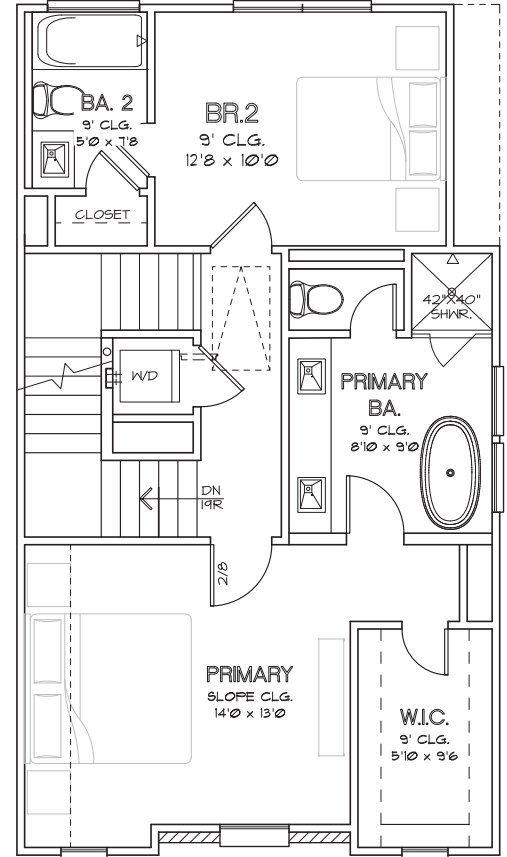

THIRD FLOOR

CHOICE IS THE ULTIMATE LUXURY