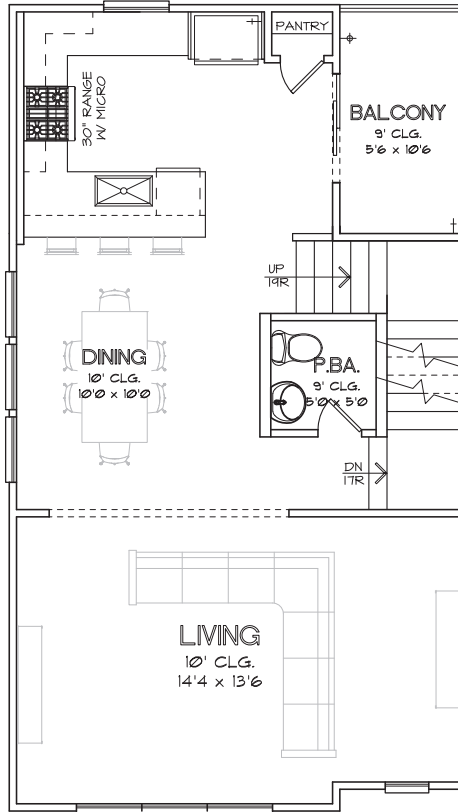

SECOND FLOOR